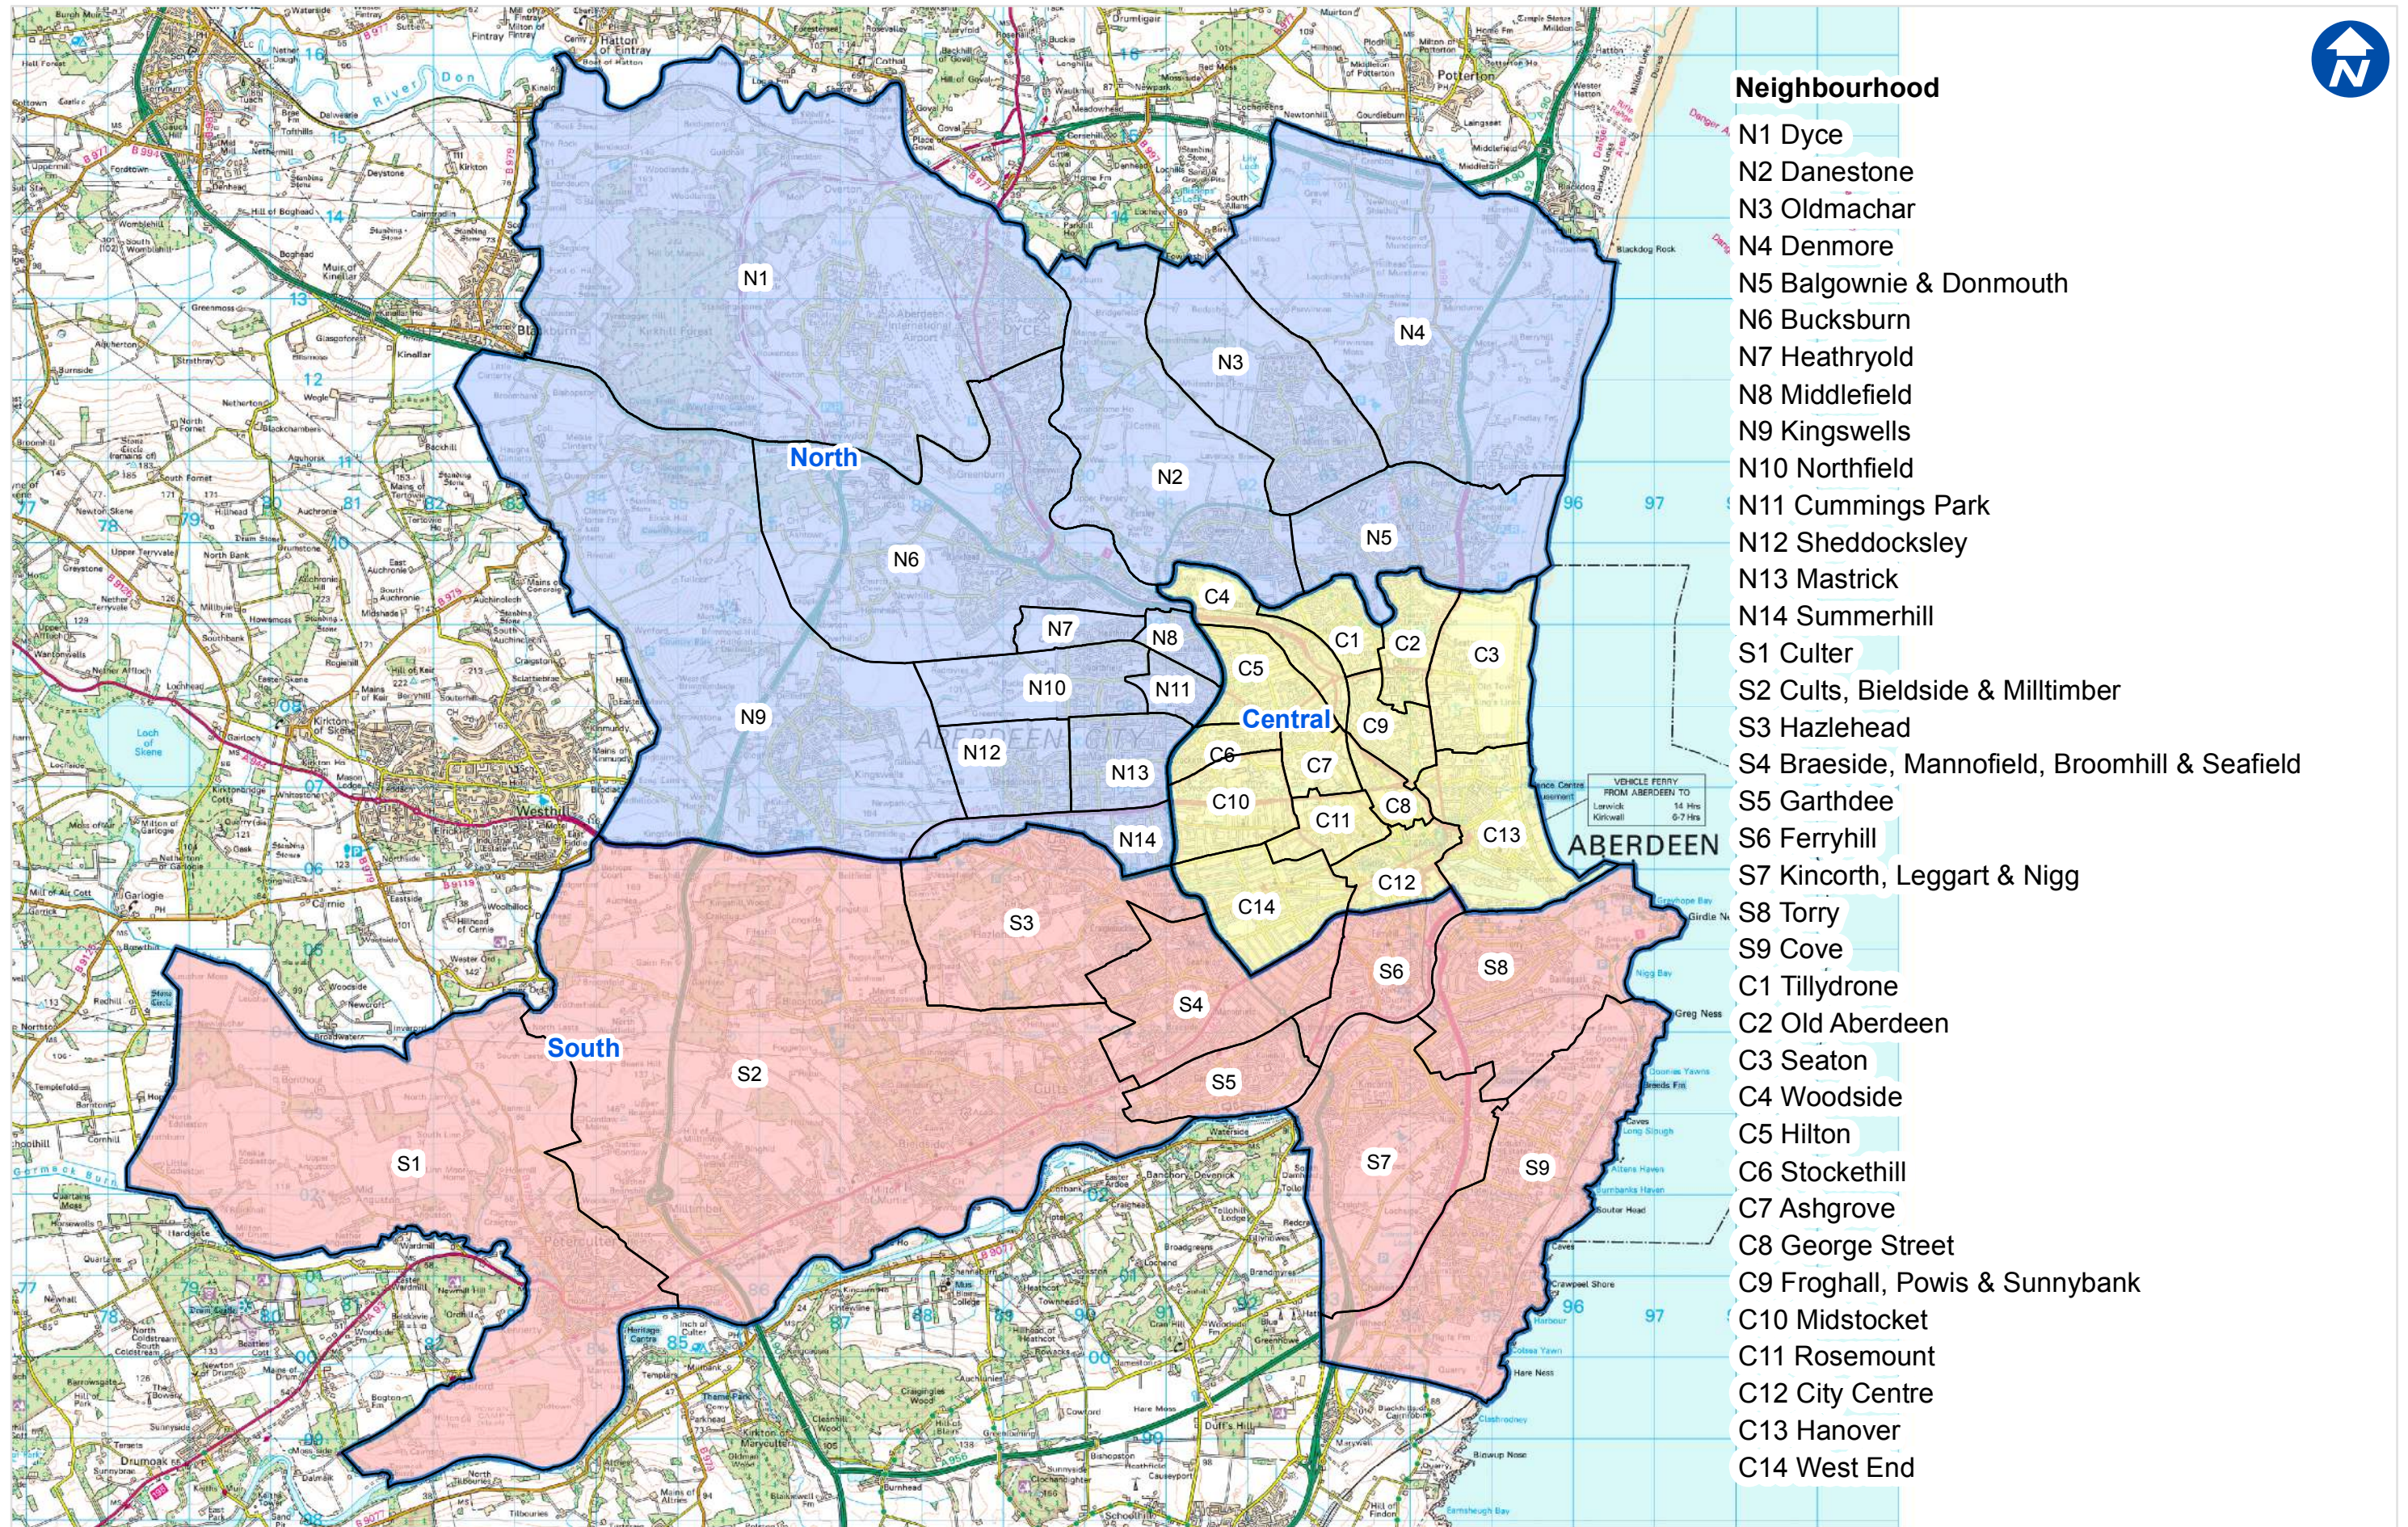

Proposed HSCP Localities (NSC) and Neighbourhoods

Scale: 1:75,000

Date: March 2019